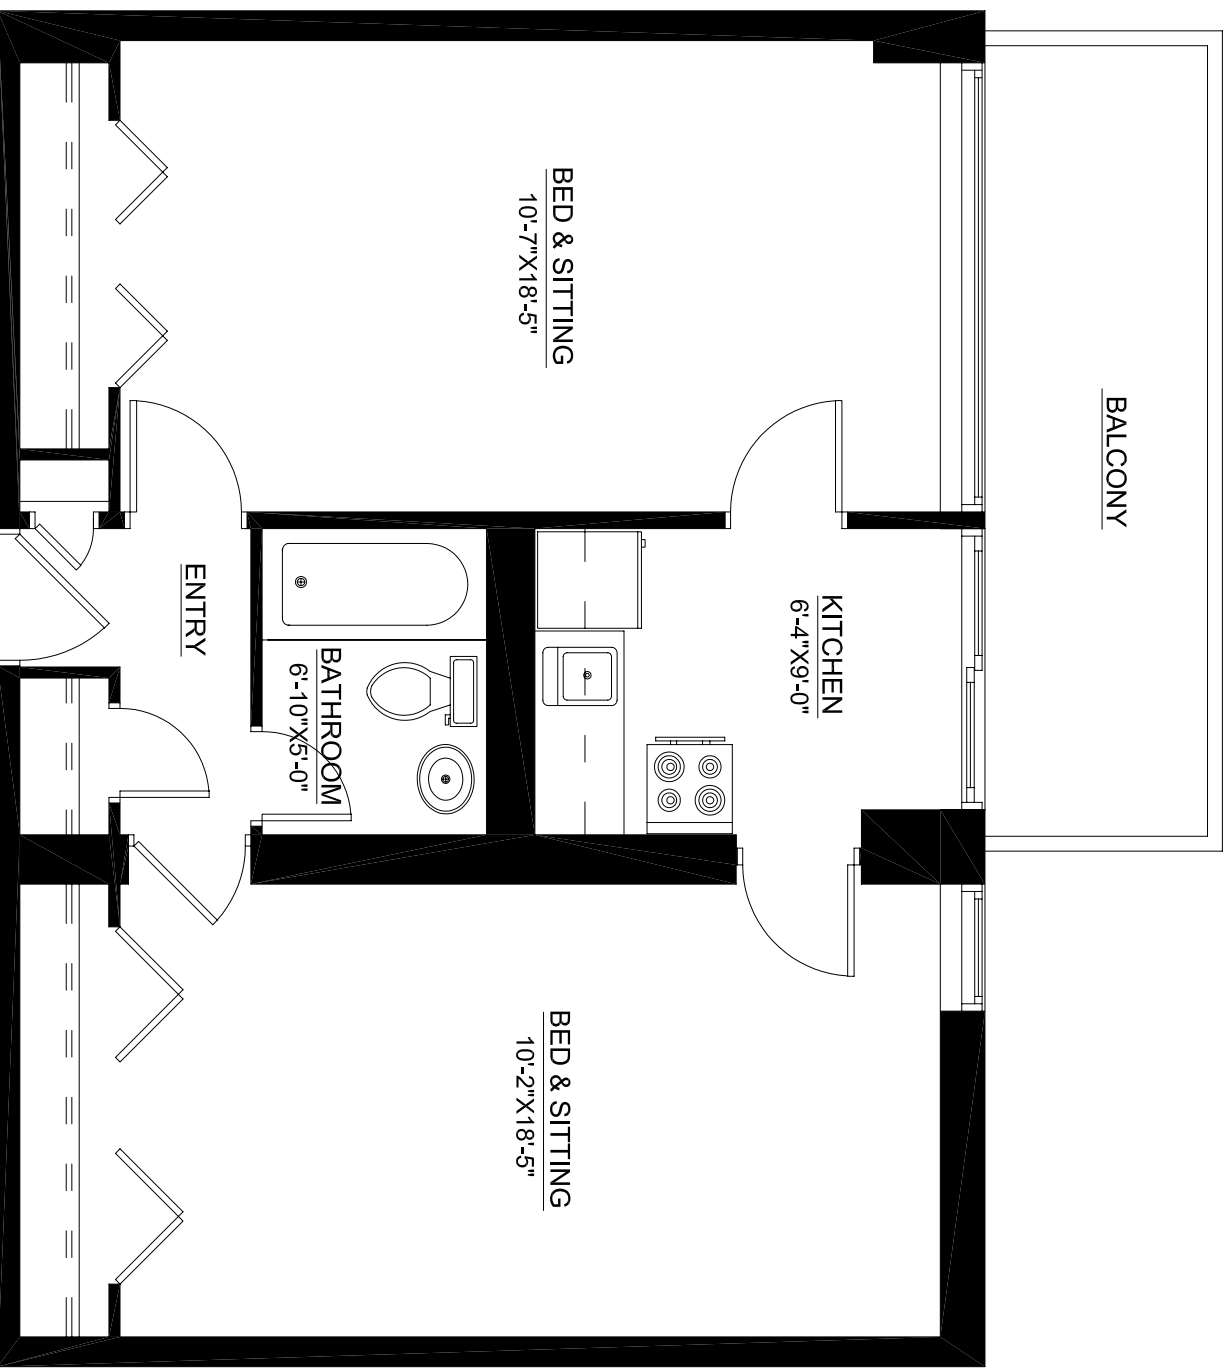

IMPERIAL BUILDING  
171 O'CONNOR STREET  
OTTAWA, ONTARIO

BALCONY

BED & SITTING  
17'-9"X14'-0"

KITCHEN/DINING  
10'-2"X11'-0"

BATHRM  
5'-0"X6'-10"

BACHELOR

TYPE 'E'

IMPERIAL BUILDING  
171 O'CONNOR STREET  
OTTAWA, ONTARIO