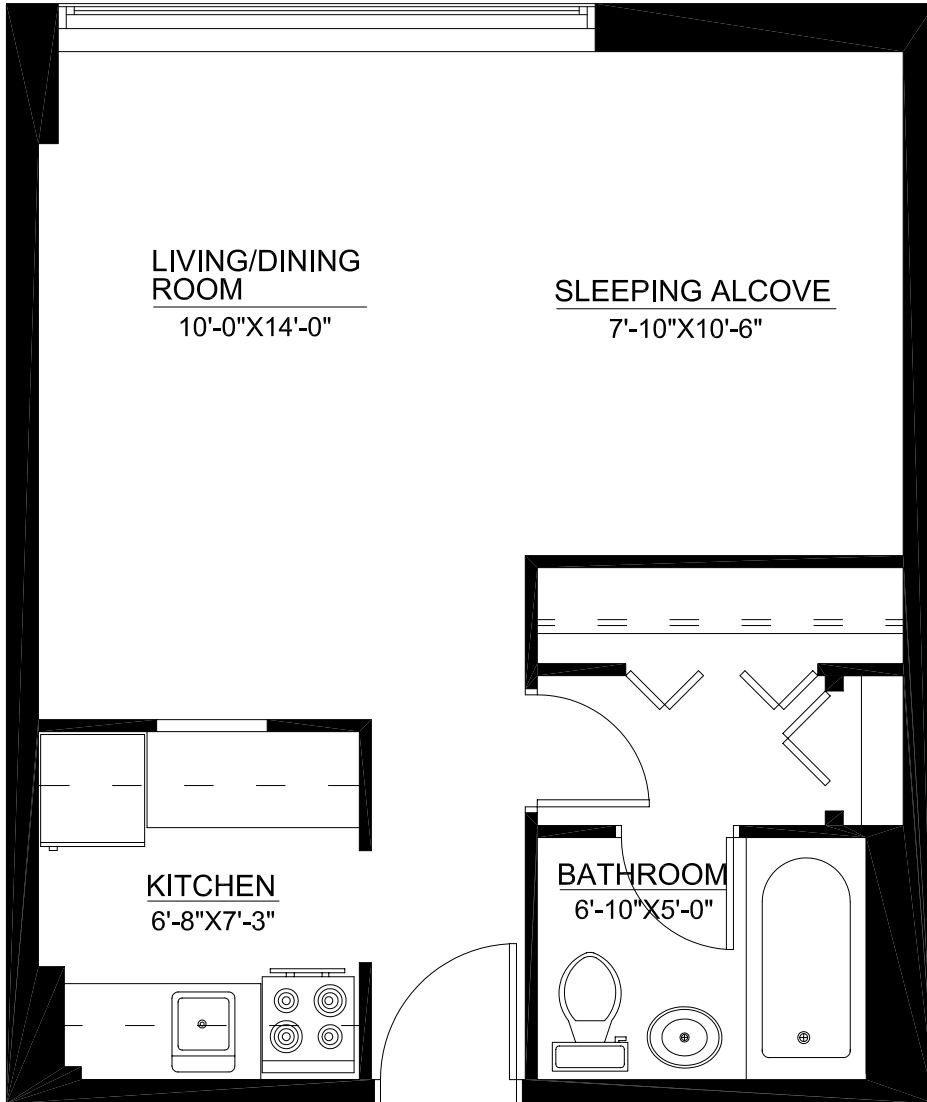

## BACHELOR

TYPE 'A'

IMPERIAL BUILDING  
171 O'CONNOR STREET  
OTTAWA, ONTARIO

## BACHELOR

TYPE 'B'

IMPERIAL BUILDING  
171 O'CONNOR STREET  
OTTAWA, ONTARIO

**BACHELOR**

TYPE 'C'

IMPERIAL BUILDING  
171 O'CONNOR STREET  
OTTAWA, ONTARIO

**BACHELOR**

TYPE 'D'

IMPERIAL BUILDING  
171 O'CONNOR STREET  
OTTAWA, ONTARIO

BALCONY

BED & SITTING  
17'-9"X14'-0"

KITCHEN/DINING  
10'-2"X11'-0"

BATHRM  
5'-0"X6'-10"

BACHELOR

TYPE 'E'

IMPERIAL BUILDING  
171 O'CONNOR STREET  
OTTAWA, ONTARIO