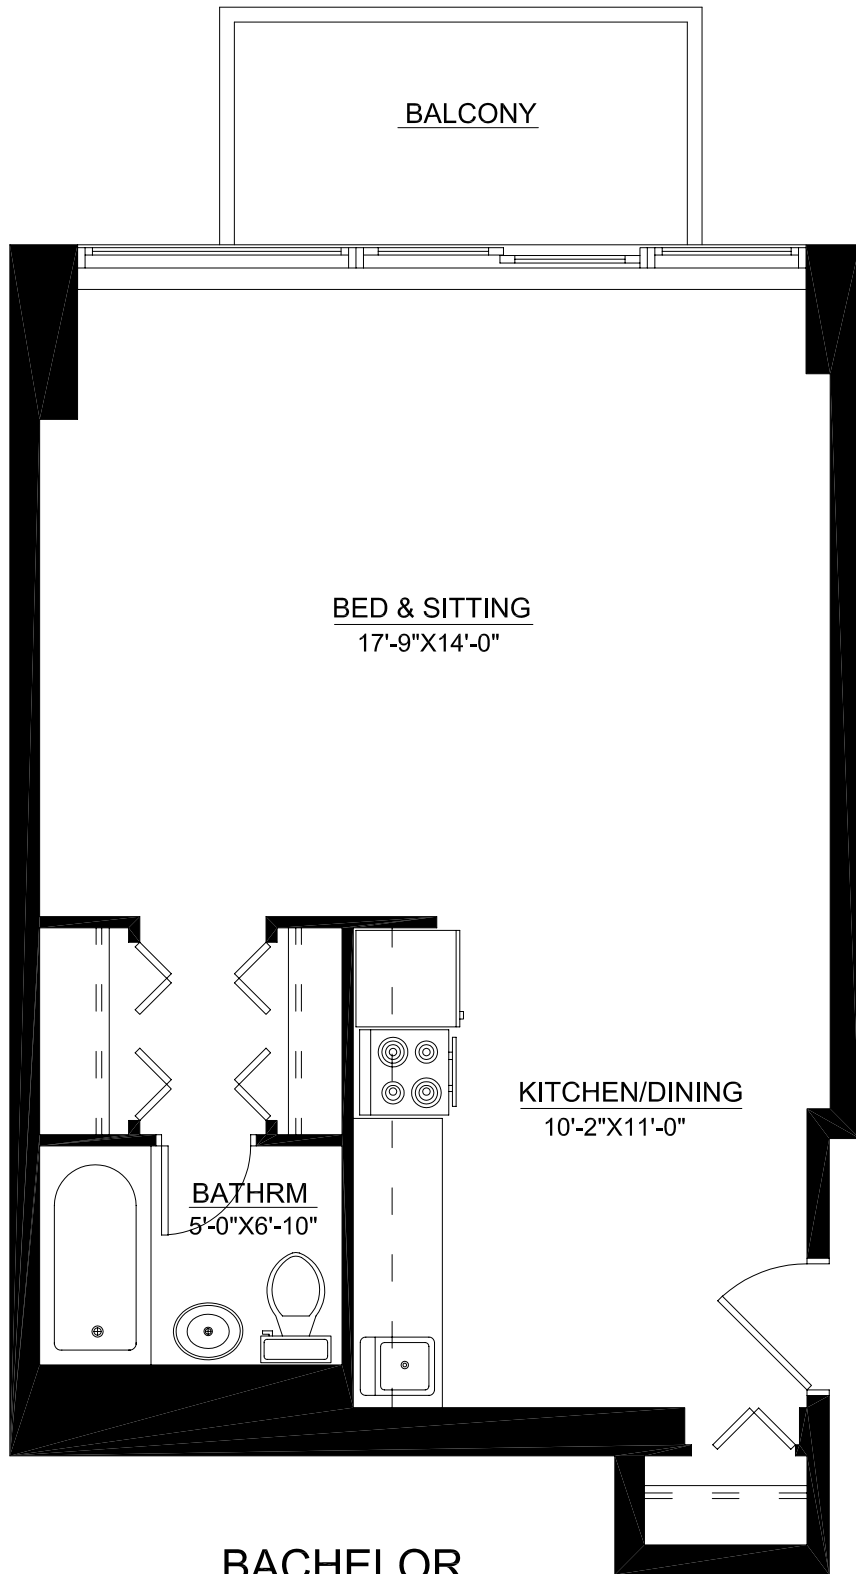

## BACHELOR

TYPE 'B'

IMPERIAL BUILDING  
171 O'CONNOR STREET  
OTTAWA, ONTARIO

**BACHELOR**

TYPE 'C'

IMPERIAL BUILDING  
171 O'CONNOR STREET  
OTTAWA, ONTARIO

**BACHELOR**

TYPE 'D'

IMPERIAL BUILDING  
171 O'CONNOR STREET  
OTTAWA, ONTARIO

BALCONY

BED & SITTING  
17'-9"X14'-0"

KITCHEN/DINING  
10'-2"X11'-0"

BATHRM  
5'-0"X6'-10"

BACHELOR

TYPE 'E'

IMPERIAL BUILDING  
171 O'CONNOR STREET  
OTTAWA, ONTARIO