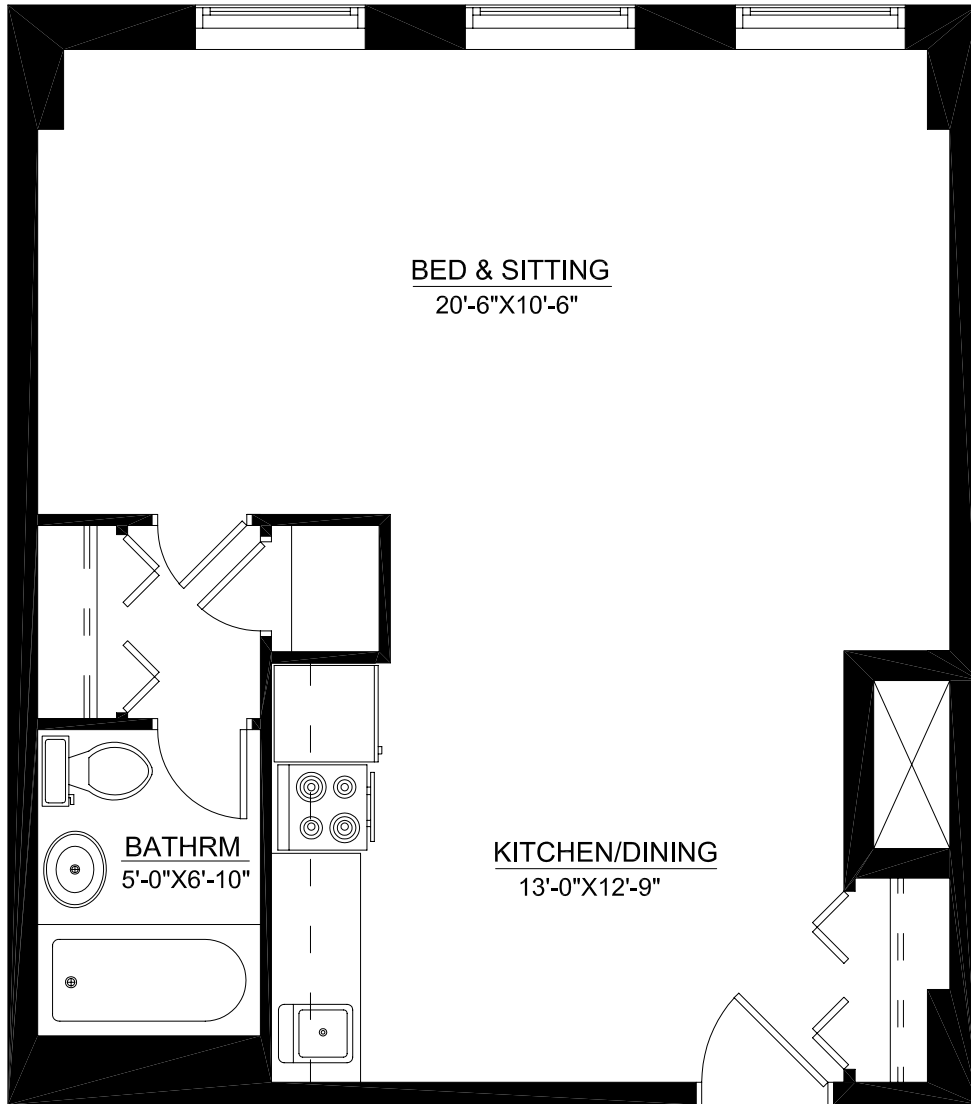

## BACHELOR

TYPE 'B'

IMPERIAL BUILDING  
171 O'CONNOR STREET  
OTTAWA, ONTARIO

**BACHELOR**

TYPE 'C'

IMPERIAL BUILDING  
171 O'CONNOR STREET  
OTTAWA, ONTARIO

**BACHELOR**

TYPE 'D'

IMPERIAL BUILDING  
171 O'CONNOR STREET  
OTTAWA, ONTARIO

BALCONY

BED & SITTING  
17'-9"X14'-0"

KITCHEN/DINING  
10'-2"X11'-0"

BATHRM  
5'-0"X6'-10"

BACHELOR

TYPE 'E'

IMPERIAL BUILDING  
171 O'CONNOR STREET  
OTTAWA, ONTARIO