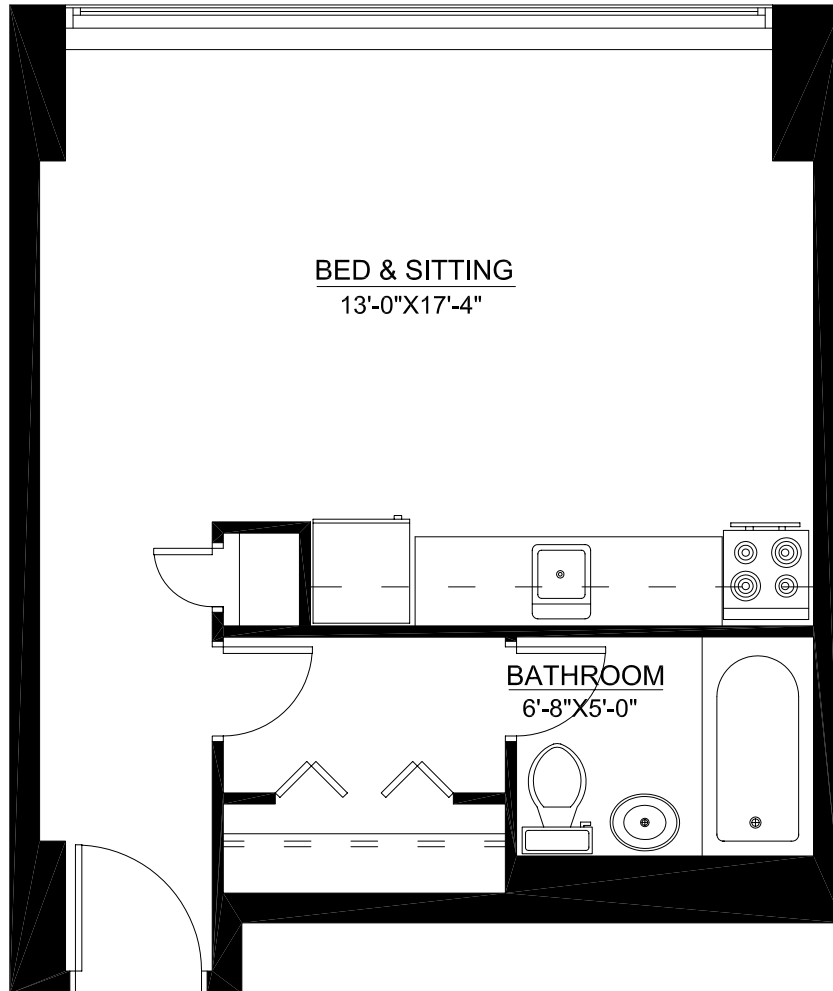

## BACHELOR

TYPE 'A'

IMPERIAL BUILDING  
171 O'CONNOR STREET  
OTTAWA, ONTARIO

## BACHELOR

TYPE 'B'

IMPERIAL BUILDING  
171 O'CONNOR STREET  
OTTAWA, ONTARIO

**BACHELOR**

TYPE 'C'

IMPERIAL BUILDING  
171 O'CONNOR STREET  
OTTAWA, ONTARIO

**BACHELOR**

TYPE 'D'

IMPERIAL BUILDING  
171 O'CONNOR STREET  
OTTAWA, ONTARIO

BALCONY

BED & SITTING  
17'-9"X14'-0"

KITCHEN/DINING  
10'-2"X11'-0"

BATHRM  
5'-0"X6'-10"

BACHELOR

TYPE 'E'

IMPERIAL BUILDING  
171 O'CONNOR STREET  
OTTAWA, ONTARIO